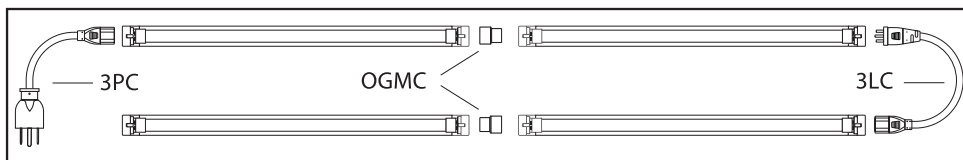

High Performance Linkable Fluorescent Fixtures

Project Name: _____

Catalog No.: _____

Date: _____

Ordering Information (Accessories)

Link Cords

3LC02	2"	Inch Link Cord White
3LC06	6"	Inch Link Cord White
3LC12	12"	Inch Link Cord White
3LC24	24"	Inch Link Cord White
3LC36	36"	Inch Link Cord White
3LC72	72"	Inch Link Cord White
3LC02BLK	2"	Inch Link Cord Black
3LC06BLK	6"	Inch Link Cord Black
3LC12BLK	12"	Inch Link Cord Black
3LC24BLK	24"	Inch Link Cord Black
3LC36BLK	36"	Inch Link Cord Black
3LC72BLK	72"	Inch Link Cord Black
3LC06R	6"	Inch Link Cord Right Angle White
3LC12R	12"	Inch Link Cord Right Angle White
3LC24R	24"	Inch Link Cord Right Angle White
3LC36R	36"	Inch Link Cord Right Angle White
3LC72R	72"	Inch Link Cord Right Angle White

Power Cords

3PC3	3'	Foot Power Cord White
3PC6	6'	Foot Power Cord White
3PC12	12'	Foot Power Cord White
3PC3BLK	3'	Foot Power Cord Black
3PC6BLK	6'	Foot Power Cord Black
3PC12BLK	12'	Foot Power Cord Black
3PC6SW	6'	Foot Power Cord w/ Switch White
3PC12SW	12'	Foot Power Cord w/ Switch White
3PT18	18"	Inch Hard-wire Pigtail White
3PT36	36"	Inch Hard-wire Pigtail White
3PT18BLK	18"	Inch Hard-wire Pigtail Black
3PT36BLK	36"	Inch Hard-wire Pigtail Black

Miscellaneous

JBSC	Junction Box (2.25" x 4" x 1.4" - W x L x H)
MBS	2 Mounting Brackets w/ Screws (included with fixture)
OGMC	Modular Connector (included with fixture)
OGSW1	Modular On/Off Rocker Switch

www.antareslighting.com