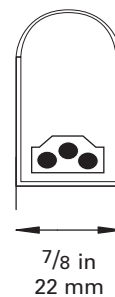

Dimensions

All design and specifications are subject to change without notice.