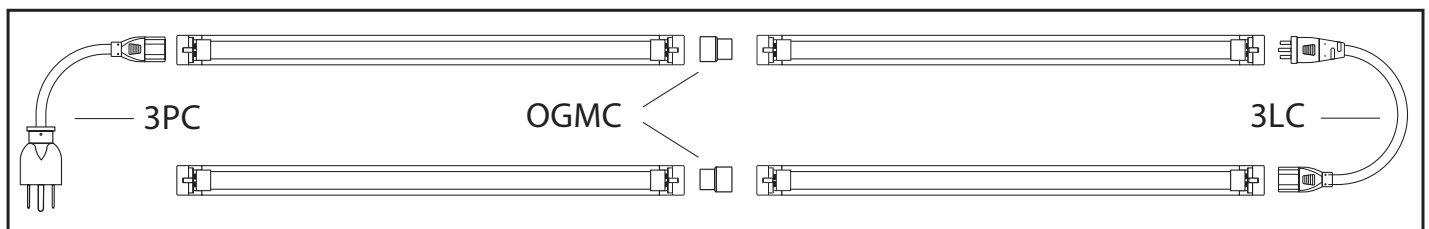

Dimensions

All design and specifications are subject to change without notice.