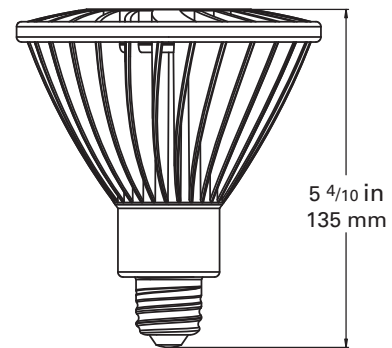

Alcor II LED PAR38 - 18W

High-Power LED Spot Lamp

Project Name: _____

Catalog No.: _____

Date: _____

Features

- ENERGY SAVING
- Retrofits 90 Watt halogen PAR38s
- 35K hours of continuous light output
- Fully dimmable
- Consumes a fraction of energy than halogen PARs
- Rated for indoor applications
- Finely tuned optic lens provides solid elliptical beams
- Built-in LED Driver
- Mercury free, lead free, and RoHS compliant
- UL Listed for U.S. and Canada

Product Specifications

LED Type	High-Power LEDs
LED Brand	Samsung
Socket Type	E26 Medium Socket
Power Requirement	120V / 240V AC (50 / 60 Hz)
Power Consumption	18 Watts
Beam Angles	25°, 40°, 60°, 140°
Number of LEDs	12 LEDs
Hours	35K Hrs Maintenance-Free
Rating	Indoor Applications
Housing	Optimized Heat Dissipating Aluminum, Cast Aluminum, Powder Coated
Lumen Maintenance	70% of Original Light Output @ 35K Hrs
Operating Temp	-20° F (-29° C) to 113° F (45° C)
Warranty	3 Years
Certification	UL Listed (U.S. & Canada) RoHS Compliant

Output

	Warm White	Neutral White	Cool White
Color Temperatures	3000K	4000K	5000K
Lumens	1390	1554	1554
CRI	80	80	70

Dimensions

Applications

- PAR Retrofits
- Accent Lighting
- Recessed Cans
- Residential Interiors
- Displays
- New Building Construction
- Trade Show Exhibits
- Commercial Interiors