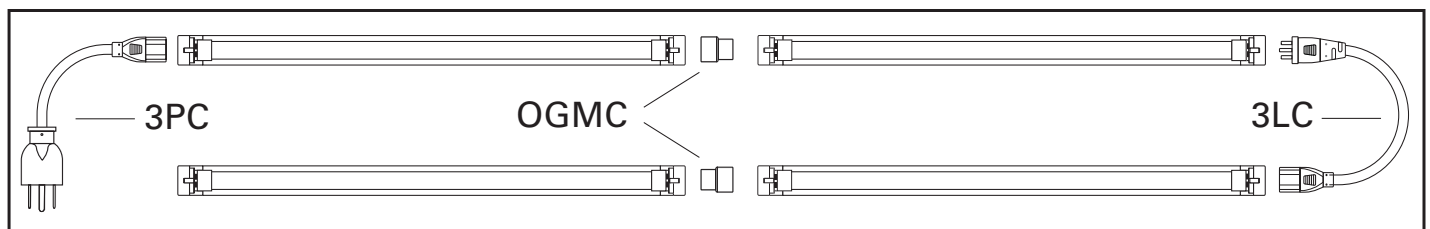

Dimensions

All design and specifications are subject to change without notice.