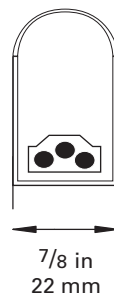

Dimensions

All design and specifications are subject to change without notice.