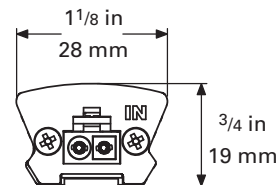

Output

	Warm White	Neutral White	Cool White
Color Temperatures	3000K	4300K	6000K
Lumens Per 12"	360	450	450
CRI	80	75	70

Applications

- Display Cases & Cabinets
- Retail Environments
- Cove & Soffit Lighting
- Shelf Lighting
- Trade Show Exhibits
- Lightboxes
- Signs
- Edge Lighting
- Residential Closet, Kitchen, & Bath