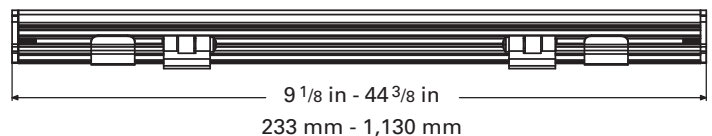

Output

	Warm White	Neutral White	Cool White
Color Temperatures	3000K	4300K	6000K
Lumens Per 12"	360	450	450
CRI	80	75	70

Applications

- Display Cases & Cabinets
- Retail Environments
- Cove & Soffit Lighting
- Shelf Lighting
- Trade Show Exhibits
- Lightboxes
- Signs
- Edge Lighting
- Residential Closet, Kitchen, & Bath