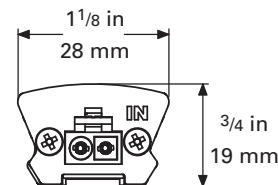

Dimensions

Output

	Warm White	Neutral White	Cool White
Color Temperatures	3000K	4000K	5000K
Lumens Per 12"	448	442	432
CRI	80	80	70

Applications

- Display Cases & Cabinets
- Retail Environments
- Cove & Soffit Lighting
- Shelf Lighting
- Trade Show Exhibits
- Lightboxes
- Signs
- Edge Lighting
- Residential Closets, Kitchens, & Baths