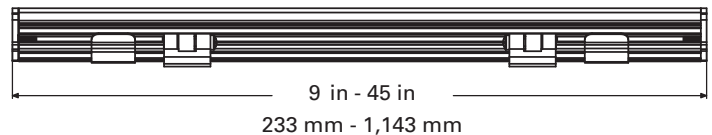

Dimensions

Output

	Warm White	Neutral White	Cool White
Color Temperatures	3000K	4000K	5000K
Lumens Per 12"	448	442	432
CRI	80	80	70

Applications

- Display Cases & Cabinets
- Retail Environments
- Cove & Soffit Lighting
- Shelf Lighting
- Trade Show Exhibits
- Lightboxes
- Signs
- Edge Lighting
- Residential Closets, Kitchens, & Baths