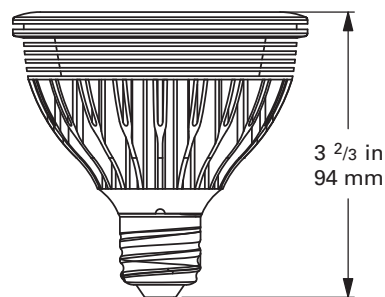

# Alcor LED PAR30 - 12W

High-Power LED Spot Lamp

Project Name: \_\_\_\_\_

Catalog No.: \_\_\_\_\_

Date: \_\_\_\_\_

## Product Specifications

LED Type	High-Power 1W LEDs
LED Brand	Philips or Samsung
Socket Type	E26 Medium Socket
Power Requirement	120V / 240V AC (50 / 60 Hz)
Power Consumption	12 Watts
Beam Angles	25°, 40°, 60°, (140° Limited Qty.)
Number of LEDs	6 LEDs
Hours	35K Hrs Maintenance-Free
Rating	Indoor / Outdoor Applications
Housing	Optimized Heat Dissipating Aluminum, Machine-Cut & Silver Satin-Anodized
Lumen Maintenance	70% of Original Light Output @ 35K Hrs
Operating Temp	-40° F (-40° C) to 104° F (40° C)
Warranty	3 Years
Certification	UL Listed (U.S. & Canada) RoHS Compliant

## Dimensions