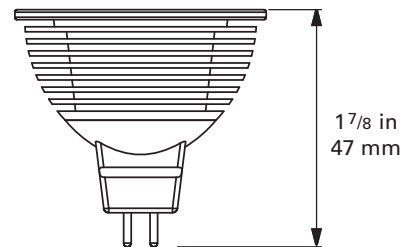

## Product Specifications

LED Type	High-Power 1W LEDs
LED Brand	Philips or Samsung
Socket Type	GU5.3
Power Requirement	12V AC/DC
Power Consumption	3 Watts
Compatibility	Magnetic & Most Electronic Transformers
Beam Angles	25°, 40°, 60°
Number of LEDs	1 LEDs
Hours	35K Hrs Maintenance-Free
Rating	Indoor Applications
Housing	Optimized Heat Dissipating Aluminum, Machine-Cut & Silver Satin-Anodized
Lumen Maintenance	70% of Original Light Output @ 30K Hrs
Operating Temp	-40° F (-40° C) to 104° F (40° C)
Warranty	3 Years
Certification	UL Listed (U.S. & Canada) RoHS Compliant

## Dimensions